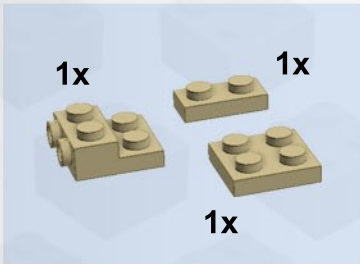

4

5

6

7

8

9

10

11

12

13

14

15

16

17

Brick	Name	Brick	Part	Color code	Quantity
302001	PLATE 2X4		3020	1 - White	1
302201	PLATE 2X2		3022	1 - White	1
302301	PLATE 1X2		3023	1 - White	1
306201	ROUND BRICK 1X1		3062	1 - White	1
614101	PLATE 1X1 ROUND		6141	1 - White	2
6047220	PLATE W. BOW 2X2X2/3		15068	1 - White	1
6029156	FLAT TILE 1X1, ROUND		98138	1 - White	2
6046979	PLATE 2X2X2/3 W. 2. HOR. KNOB		99206	1 - White	1
4211060	BRICK 2X2		3003	199 - Dark Stone Grey	1
4210646	CORNER BRICK 2X2/45° OUTSIDE		3045	199 - Dark Stone Grey	1
4210862	ROOF TILE CORN. INVERT. 2X2/45°		3676	199 - Dark Stone Grey	1
300421	BRICK 1X2		3004	21 - Bright Red	5
300521	BRICK 1X1		3005	21 - Bright Red	1
302121	PLATE 2X3		3021	21 - Bright Red	1
302321	PLATE 1X2		3023	21 - Bright Red	1

Brick	Name	Brick	Part	Color code	Quantity
302421	PLATE 1X1		3024	21 - Bright Red	1
4121934	ROOF TILE 1X2/45°		3040	21 - Bright Red	4
4143832	BRICK 1X2X2		3245	21 - Bright Red	1
362321	PLATE 1X3		3623	21 - Bright Red	1
366521	ROOF TILE 1X2 INV.		3665	21 - Bright Red	2
370021	TECHNIC BRICK 1X2, Ø4.9		3700	21 - Bright Red	2
6105976	PLATE W. BOW 2X2X2/3		15068	21 - Bright Red	1
4651524	ROOF TILE 1 X 2 X 2/3, ABS		85984	21 - Bright Red	1
302424	PLATE 1X1		3024	24 - Bright Yellow	2
242026	CORNER PLATE 1X2X2		2420	26 - Black	2
302326	PLATE 1X2		3023	26 - Black	2
302426	PLATE 1X1		3024	26 - Black	4
306226	ROUND BRICK 1X1		3062	26 - Black	2
4504382	ROOF TILE 1X1X2/3, PC		50746	26 - Black	3
6092594	PLATE 1X2, W/ 1 KNOB		15573	297 - Warm Gold	1
4114084	PLATE 2X2		3022	5 - Brick Yellow	1
4113917	PLATE 1X2		3023	5 - Brick Yellow	2
6132769	PLATE 2X2X2/3 W. 2. HOR. KNOB		99206	5 - Brick Yellow	1