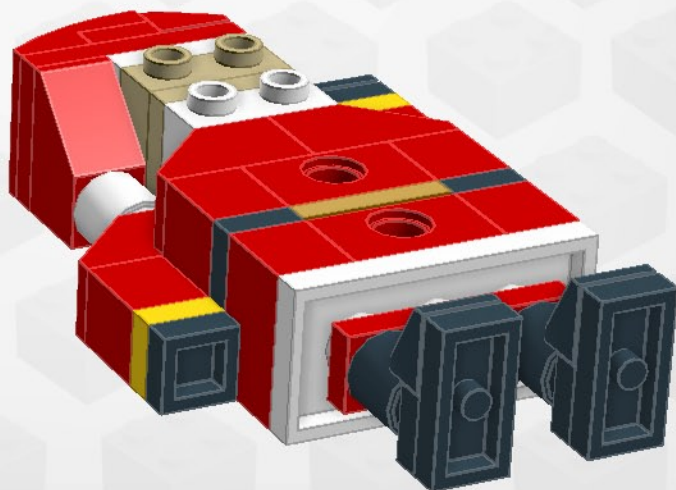

12

13

14

15

16

17

Brick	Name	Brick	Part	Color code	Quantity
302001	PLATE 2X4		3020	1 - White	1
302201	PLATE 2X2		3022	1 - White	1
302301	PLATE 1X2		3023	1 - White	1
306201	ROUND BRICK 1X1		3062	1 - White	1
614101	PLATE 1X1 ROUND		6141	1 - White	2
6047220	PLATE W. BOW 2X2X2/3		15068	1 - White	1
6029156	FLAT TILE 1X1, ROUND		98138	1 - White	2
6046979	PLATE 2X2X2/3 W. 2. HOR. KNOB		99206	1 - White	1
4211060	BRICK 2X2		3003	199 - Dark Stone Grey	1
4210646	CORNER BRICK 2X2/45° OUTSIDE		3045	199 - Dark Stone Grey	1
4210862	ROOF TILE CORN. INVERT. 2X2/45°		3676	199 - Dark Stone Grey	1
300421	BRICK 1X2		3004	21 - Bright Red	5
300521	BRICK 1X1		3005	21 - Bright Red	1
302121	PLATE 2X3		3021	21 - Bright Red	1
302321	PLATE 1X2		3023	21 - Bright Red	1

Brick	Name	Brick	Part	Color code	Quantity
302421	PLATE 1X1		3024	21 - Bright Red	1
4121934	ROOF TILE 1X2/45°		3040	21 - Bright Red	4
4143832	BRICK 1X2X2		3245	21 - Bright Red	1
362321	PLATE 1X3		3623	21 - Bright Red	1
366521	ROOF TILE 1X2 INV.		3665	21 - Bright Red	2
370021	TECHNIC BRICK 1X2, Ø4.9		3700	21 - Bright Red	2
6105976	PLATE W. BOW 2X2X2/3		15068	21 - Bright Red	1
4651524	ROOF TILE 1 X 2 X 2/3, ABS		85984	21 - Bright Red	1
302424	PLATE 1X1		3024	24 - Bright Yellow	2
242026	CORNER PLATE 1X2X2		2420	26 - Black	2
302326	PLATE 1X2		3023	26 - Black	2
302426	PLATE 1X1		3024	26 - Black	4
306226	ROUND BRICK 1X1		3062	26 - Black	2
4504382	ROOF TILE 1X1X2/3, PC		50746	26 - Black	3
6092594	PLATE 1X2, W/ 1 KNOB		15573	297 - Warm Gold	1
4114084	PLATE 2X2		3022	5 - Brick Yellow	1
4113917	PLATE 1X2		3023	5 - Brick Yellow	2
6132769	PLATE 2X2X2/3 W. 2. HOR. KNOB		99206	5 - Brick Yellow	1