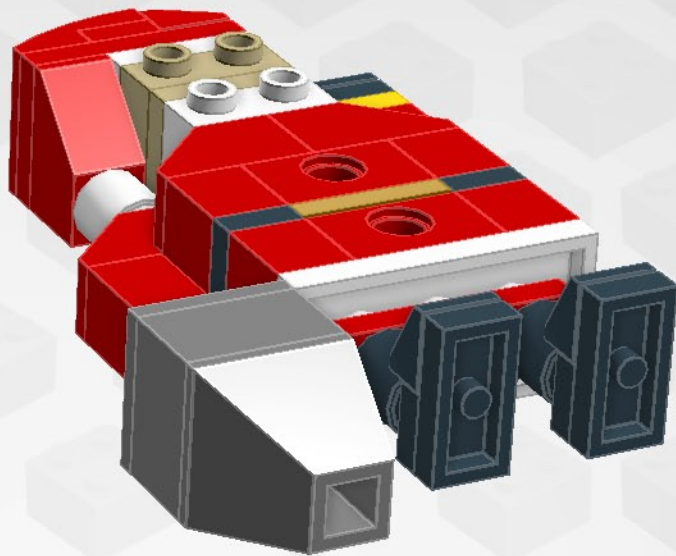

12

13

14

15

16

17

Brick	Name	Brick	Part	Color code	Quantity
302001	PLATE 2X4		3020	1 - White	1
302201	PLATE 2X2		3022	1 - White	1
302301	PLATE 1X2		3023	1 - White	1
306201	ROUND BRICK 1X1		3062	1 - White	1
614101	PLATE 1X1 ROUND		6141	1 - White	2
6047220	PLATE W. BOW 2X2X2/3		15068	1 - White	1
6029156	FLAT TILE 1X1, ROUND		98138	1 - White	2
6046979	PLATE 2X2X2/3 W. 2. HOR. KNOB		99206	1 - White	1
4211060	BRICK 2X2		3003	199 - Dark Stone Grey	1
4210646	CORNER BRICK 2X2/45° OUTSIDE		3045	199 - Dark Stone Grey	1
4210862	ROOF TILE CORN. INVERT. 2X2/45°		3676	199 - Dark Stone Grey	1
300421	BRICK 1X2		3004	21 - Bright Red	5
300521	BRICK 1X1		3005	21 - Bright Red	1
302121	PLATE 2X3		3021	21 - Bright Red	1
302321	PLATE 1X2		3023	21 - Bright Red	1

Brick	Name	Brick	Part	Color code	Quantity
302421	PLATE 1X1		3024	21 - Bright Red	1
4121934	ROOF TILE 1X2/45°		3040	21 - Bright Red	4
4143832	BRICK 1X2X2		3245	21 - Bright Red	1
362321	PLATE 1X3		3623	21 - Bright Red	1
366521	ROOF TILE 1X2 INV.		3665	21 - Bright Red	2
370021	TECHNIC BRICK 1X2, Ø4.9		3700	21 - Bright Red	2
6105976	PLATE W. BOW 2X2X2/3		15068	21 - Bright Red	1
4651524	ROOF TILE 1 X 2 X 2/3, ABS		85984	21 - Bright Red	1
302424	PLATE 1X1		3024	24 - Bright Yellow	2
242026	CORNER PLATE 1X2X2		2420	26 - Black	2
302326	PLATE 1X2		3023	26 - Black	2
302426	PLATE 1X1		3024	26 - Black	4
306226	ROUND BRICK 1X1		3062	26 - Black	2
4504382	ROOF TILE 1X1X2/3, PC		50746	26 - Black	3
6092594	PLATE 1X2, W/ 1 KNOB		15573	297 - Warm Gold	1
4114084	PLATE 2X2		3022	5 - Brick Yellow	1
4113917	PLATE 1X2		3023	5 - Brick Yellow	2
6132769	PLATE 2X2X2/3 W. 2. HOR. KNOB		99206	5 - Brick Yellow	1