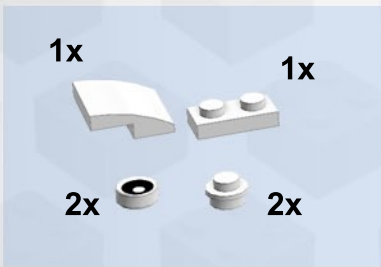

12

13

14

15

16

17

Brick	Name	Brick	Part	Color code	Quantity
302001	PLATE 2X4		3020	1 - White	1
302201	PLATE 2X2		3022	1 - White	1
302301	PLATE 1X2		3023	1 - White	1
306201	ROUND BRICK 1X1		3062	1 - White	1
614101	PLATE 1X1 ROUND		6141	1 - White	2
6047220	PLATE W. BOW 2X2X2/3		15068	1 - White	1
6029156	FLAT TILE 1X1, ROUND		98138	1 - White	2
6046979	PLATE 2X2X2/3 W. 2. HOR. KNOB		99206	1 - White	1
4211060	BRICK 2X2		3003	199 - Dark Stone Grey	1
4210646	CORNER BRICK 2X2/45° OUTSIDE		3045	199 - Dark Stone Grey	1
4210862	ROOF TILE CORN. INVERT. 2X2/45°		3676	199 - Dark Stone Grey	1
300421	BRICK 1X2		3004	21 - Bright Red	5
300521	BRICK 1X1		3005	21 - Bright Red	1
302121	PLATE 2X3		3021	21 - Bright Red	1
302321	PLATE 1X2		3023	21 - Bright Red	1

Brick	Name	Brick	Part	Color code	Quantity
302421	PLATE 1X1		3024	21 - Bright Red	1
4121934	ROOF TILE 1X2/45°		3040	21 - Bright Red	4
4143832	BRICK 1X2X2		3245	21 - Bright Red	1
362321	PLATE 1X3		3623	21 - Bright Red	1
366521	ROOF TILE 1X2 INV.		3665	21 - Bright Red	2
370021	TECHNIC BRICK 1X2, Ø4.9		3700	21 - Bright Red	2
6105976	PLATE W. BOW 2X2X2/3		15068	21 - Bright Red	1
4651524	ROOF TILE 1 X 2 X 2/3, ABS		85984	21 - Bright Red	1
302424	PLATE 1X1		3024	24 - Bright Yellow	2
242026	CORNER PLATE 1X2X2		2420	26 - Black	2
302326	PLATE 1X2		3023	26 - Black	2
302426	PLATE 1X1		3024	26 - Black	4
306226	ROUND BRICK 1X1		3062	26 - Black	2
4504382	ROOF TILE 1X1X2/3, PC		50746	26 - Black	3
6092594	PLATE 1X2, W/ 1 KNOB		15573	297 - Warm Gold	1
4114084	PLATE 2X2		3022	5 - Brick Yellow	1
4113917	PLATE 1X2		3023	5 - Brick Yellow	2
6132769	PLATE 2X2X2/3 W. 2. HOR. KNOB		99206	5 - Brick Yellow	1