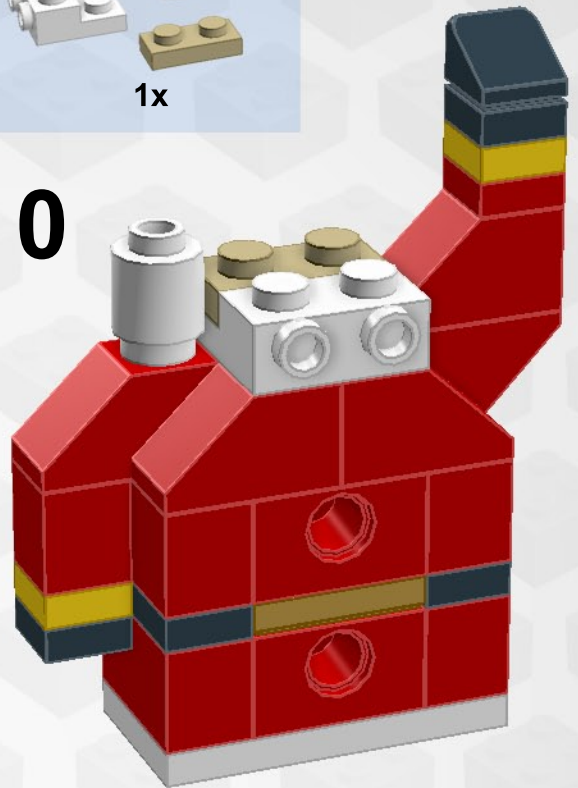

4

5

6

7

8

9

10

11

12

13

14

15

16

17

Brick	Name	Brick	Part	Color code	Quantity
302001	PLATE 2X4		3020	1 - White	1
302201	PLATE 2X2		3022	1 - White	1
302301	PLATE 1X2		3023	1 - White	1
306201	ROUND BRICK 1X1		3062	1 - White	1
614101	PLATE 1X1 ROUND		6141	1 - White	2
6047220	PLATE W. BOW 2X2X2/3		15068	1 - White	1
6029156	FLAT TILE 1X1, ROUND		98138	1 - White	2
6046979	PLATE 2X2X2/3 W. 2. HOR. KNOB		99206	1 - White	1
4211060	BRICK 2X2		3003	199 - Dark Stone Grey	1
4210646	CORNER BRICK 2X2/45° OUTSIDE		3045	199 - Dark Stone Grey	1
4210862	ROOF TILE CORN. INVERT. 2X2/45°		3676	199 - Dark Stone Grey	1
300421	BRICK 1X2		3004	21 - Bright Red	5
300521	BRICK 1X1		3005	21 - Bright Red	1
302121	PLATE 2X3		3021	21 - Bright Red	1
302321	PLATE 1X2		3023	21 - Bright Red	1

Brick	Name	Brick	Part	Color code	Quantity
302421	PLATE 1X1		3024	21 - Bright Red	1
4121934	ROOF TILE 1X2/45°		3040	21 - Bright Red	4
4143832	BRICK 1X2X2		3245	21 - Bright Red	1
362321	PLATE 1X3		3623	21 - Bright Red	1
366521	ROOF TILE 1X2 INV.		3665	21 - Bright Red	2
370021	TECHNIC BRICK 1X2, Ø4.9		3700	21 - Bright Red	2
6105976	PLATE W. BOW 2X2X2/3		15068	21 - Bright Red	1
4651524	ROOF TILE 1 X 2 X 2/3, ABS		85984	21 - Bright Red	1
302424	PLATE 1X1		3024	24 - Bright Yellow	2
242026	CORNER PLATE 1X2X2		2420	26 - Black	2
302326	PLATE 1X2		3023	26 - Black	2
302426	PLATE 1X1		3024	26 - Black	4
306226	ROUND BRICK 1X1		3062	26 - Black	2
4504382	ROOF TILE 1X1X2/3, PC		50746	26 - Black	3
6092594	PLATE 1X2, W/ 1 KNOB		15573	297 - Warm Gold	1
4114084	PLATE 2X2		3022	5 - Brick Yellow	1
4113917	PLATE 1X2		3023	5 - Brick Yellow	2
6132769	PLATE 2X2X2/3 W. 2. HOR. KNOB		99206	5 - Brick Yellow	1