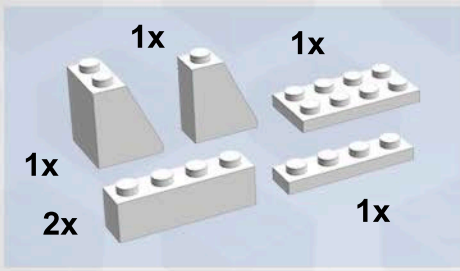

**AFOL**  
INSTRUCTIONS

Ages/Edades

**18+**

**Lucia 2020**

**64 pcs/pzs**

Design by CopMike

**swebrick**  
www.swebrick.se

1

2

3

4

5

6

7

8

**swebrick**