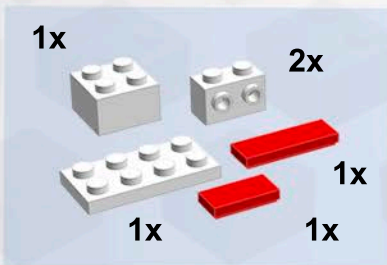

**AFOL**  
INSTRUCTIONS

Ages/Edades

**18+**

**Lucia 2020**

**64 pcs/pzs**

Design by CopMike

**swebrick**  
www.swebrick.se

1

2

3

4

5

6

7

8

**swebrick**