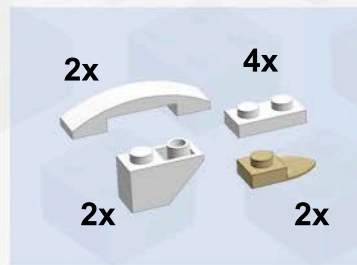

**AFOL**  
INSTRUCTIONS

Ages/Edades

**18+**

**Lucia 2020**

**64 pcs/pzs**

Design by CopMike

**swebrick**  
www.swebrick.se

1

2

3

4

5

6

7

8

**swebrick**