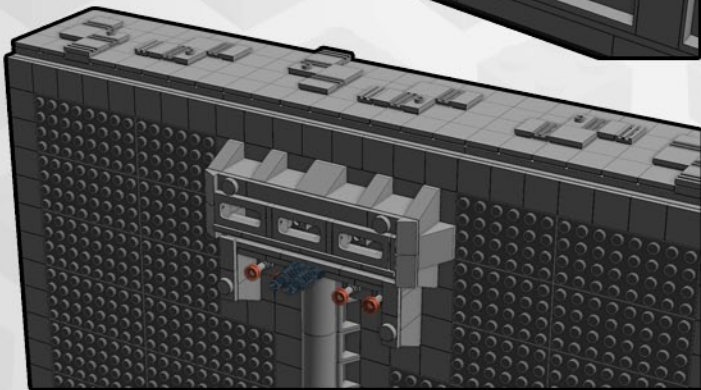

Command tower & surface grebling