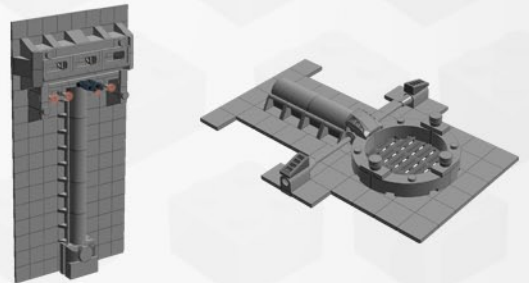

Ages/Edades

18+

Star Wars
Community Build
Death Star Trench
Base Module

806 pcs/pzs

Design by Anders67
Part of the Star Wars -
Death Star Trench Community Build

1-4

5-16

17-21

22-32

33-49

50-

1

2

3

4

6x (2x16)

4x (2x12)

5

2x (2x12)

8x (4x4)

4x (2x10)

4x (2x8)

6

7