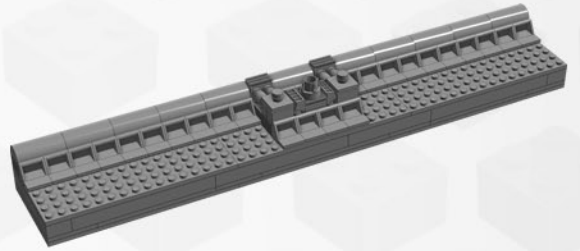

Ages/Edades

18+

Star Wars
Community Build
Death Star Trench
Base Module

806 pcs/pzs

Design by Anders67
Part of the Star Wars -
Death Star Trench Community Build

1-4

5-16

17-21

22-32

33-49

50-

1

2

3

4

6x (2x16)

4x (2x12)

5

2x (2x12)

8x (4x4)

4x (2x10)

4x (2x8)

6

7