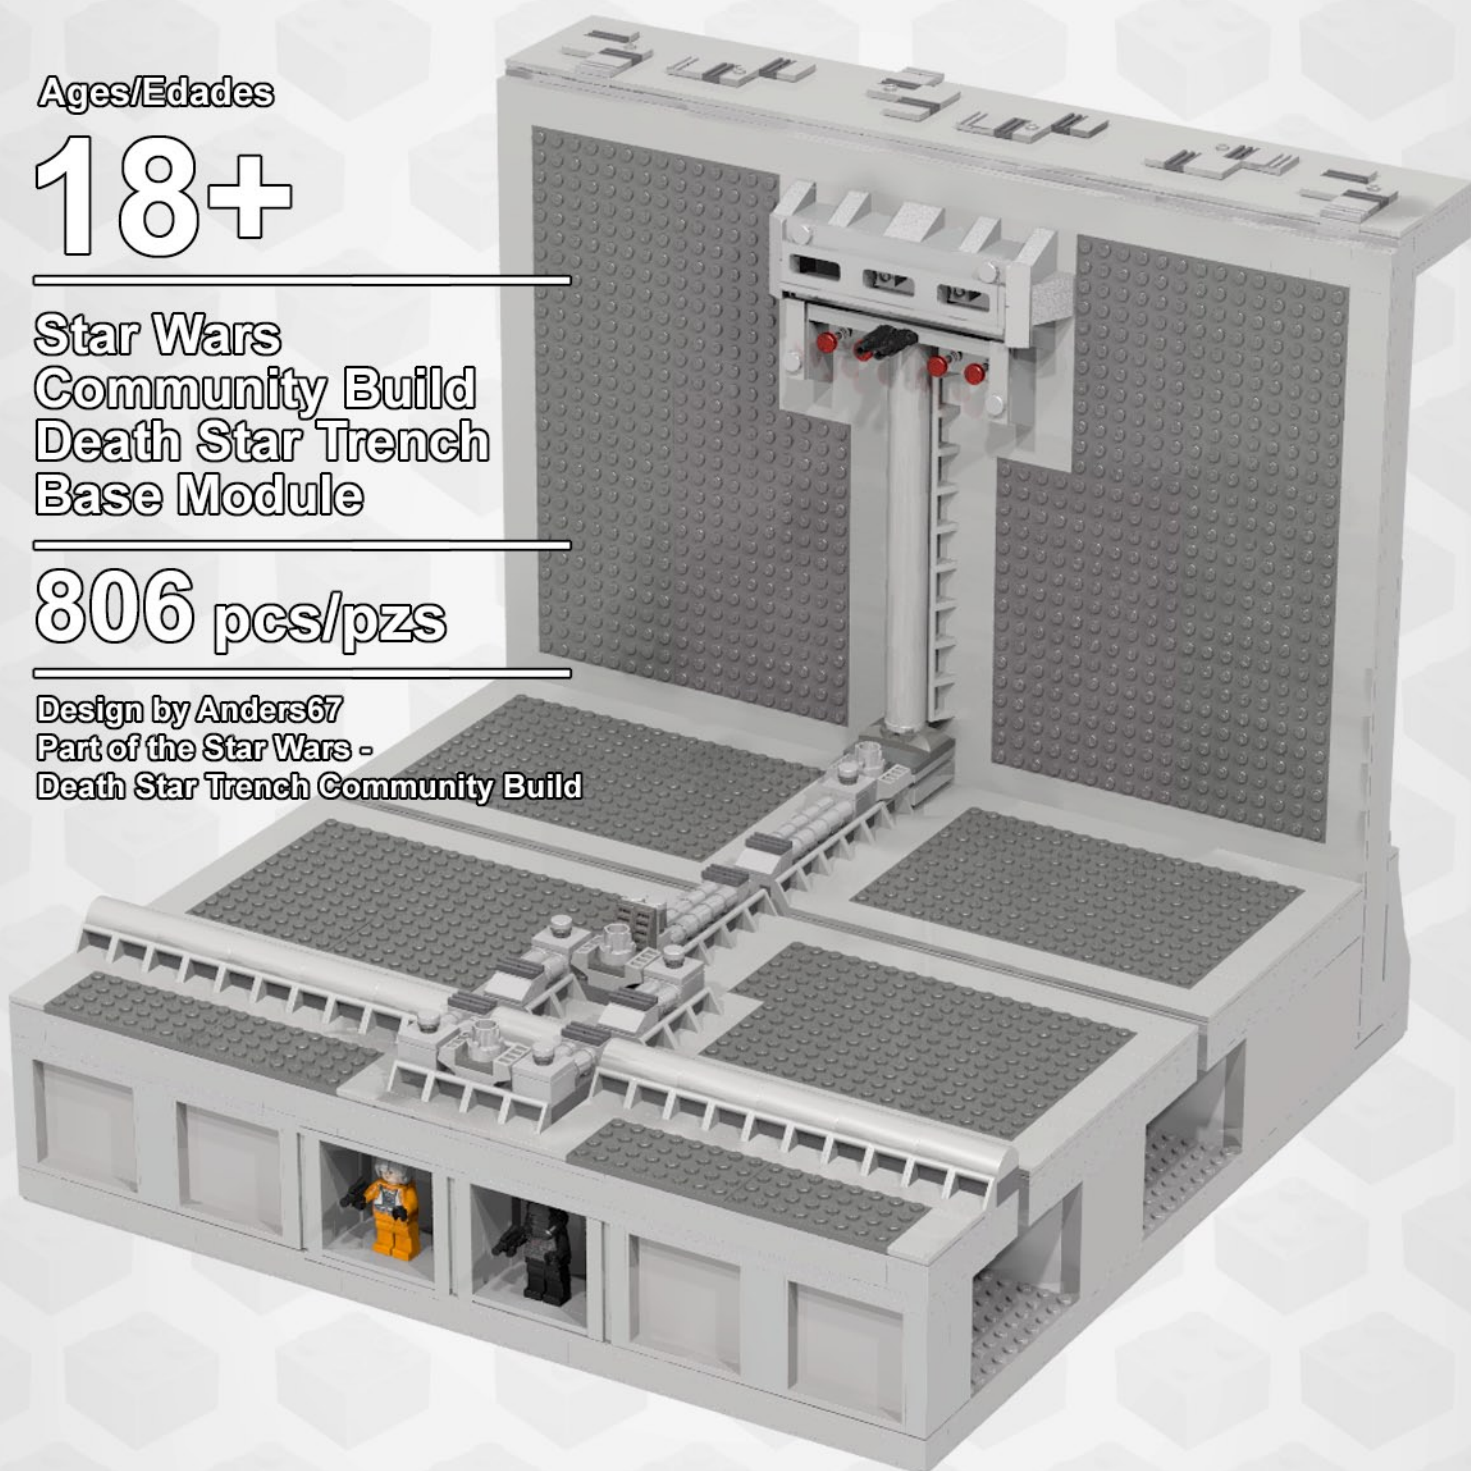

Ages/Edades

18+

Star Wars
Community Build
Death Star Trench
Base Module

806 pcs/pzs

Design by Anders67
Part of the Star Wars -
Death Star Trench Community Build

1-4

5-16

17-21