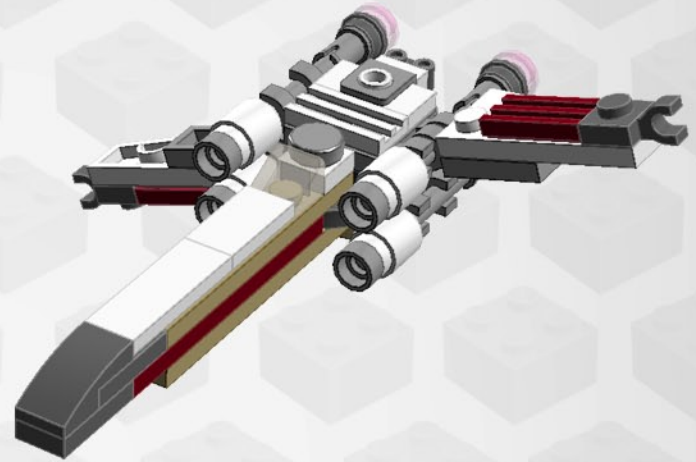

Ages/Edades

**18+**

Micro X-Wing

Red 5

**71** pcs/pzs

Part of the Star Wars -  
Death Star Trench Community Build

1

2

11

12

Brick	Name		Part	Color code	Quantity
241201	RADIATOR GRILLE 1X2		2412	1 - White	1
302401	PLATE 1X1		3024	1 - White	2
306201	ROUND BRICK 1X1		3062	1 - White	4
306901	FLAT TILE 1X2		3069	1 - White	1
6051511	PLATE 1X2 W. 1 KNOB		15573	1 - White	1
4160857	RIGHT PLATE 2X4 W/ANGLE		41769	1 - White	2
4161326	LEFT PLATE 2X4 W/ANGLE		41770	1 - White	2
4558168	FLAT TILE 1X3		63864	1 - White	1
4244368	ROOF TILE 1X1X2/3, PC		50746	111 - Tr. Brown	1
4599535	PLATE 1X1 ROUND		4073	113 - Tr. Medium Reddish Violet	4
4162204	RADIATOR GRILLE 1X2		2412	154 - New Dark Red	4
4164108	PLATE 1X6		3666	154 - New Dark Red	1
4211473	STICK/AERIAL		3957	194 - Medium Stone Grey	4
4211483	CONNECTOR PEG W. KNOB		4274	194 - Medium Stone Grey	4
4211760	MINI FIG. BACK PLATE W. KNOB		42446	194 - Medium Stone Grey	1

Brick	Name		Part	Color code	Quantity
4556157	PLATE 1X2 WHOLDER, VERTICAL		60470	194 - Medium Stone Grey	4
4520320	3 w.arch w.knob and shaft ø3.2		61184	194 - Medium Stone Grey	4
4535738	PLATE 2X1 WHOLDER, VERTICAL		63868	194 - Medium Stone Grey	4
4539481	LIGHT SWORD SHAFT		64567	194 - Medium Stone Grey	4
4211063	PLATE 1X2		3023	199 - Dark Stone Grey	2
4225733	COUPLING PLATE 2X2		3176	199 - Dark Stone Grey	1
4579354	PLATE 1X1 WHOLDER VERTICAL		6019	199 - Dark Stone Grey	4
4210633	PLATE 1X1 ROUND		6141	199 - Dark Stone Grey	4
6029948	PLATE W. BOW 1X2X2/3		11477	199 - Dark Stone Grey	1
4211051	PRISMATIC BINOCULARS		30162	199 - Dark Stone Grey	1
302226	PLATE 2X2		3022	26 - Black	1
4655241	FLAT TILE 1X1, ROUND		98138	315 - Silver Metallic	1
4497943	GLOBE W. 3.2 STICK		58176	41 - Tr. Red	4
4124067	PLATE 1X6		3666	5 - Brick Yellow	2
4140562	PLATE 2X2 ROUND		4032	5 - Brick Yellow	1