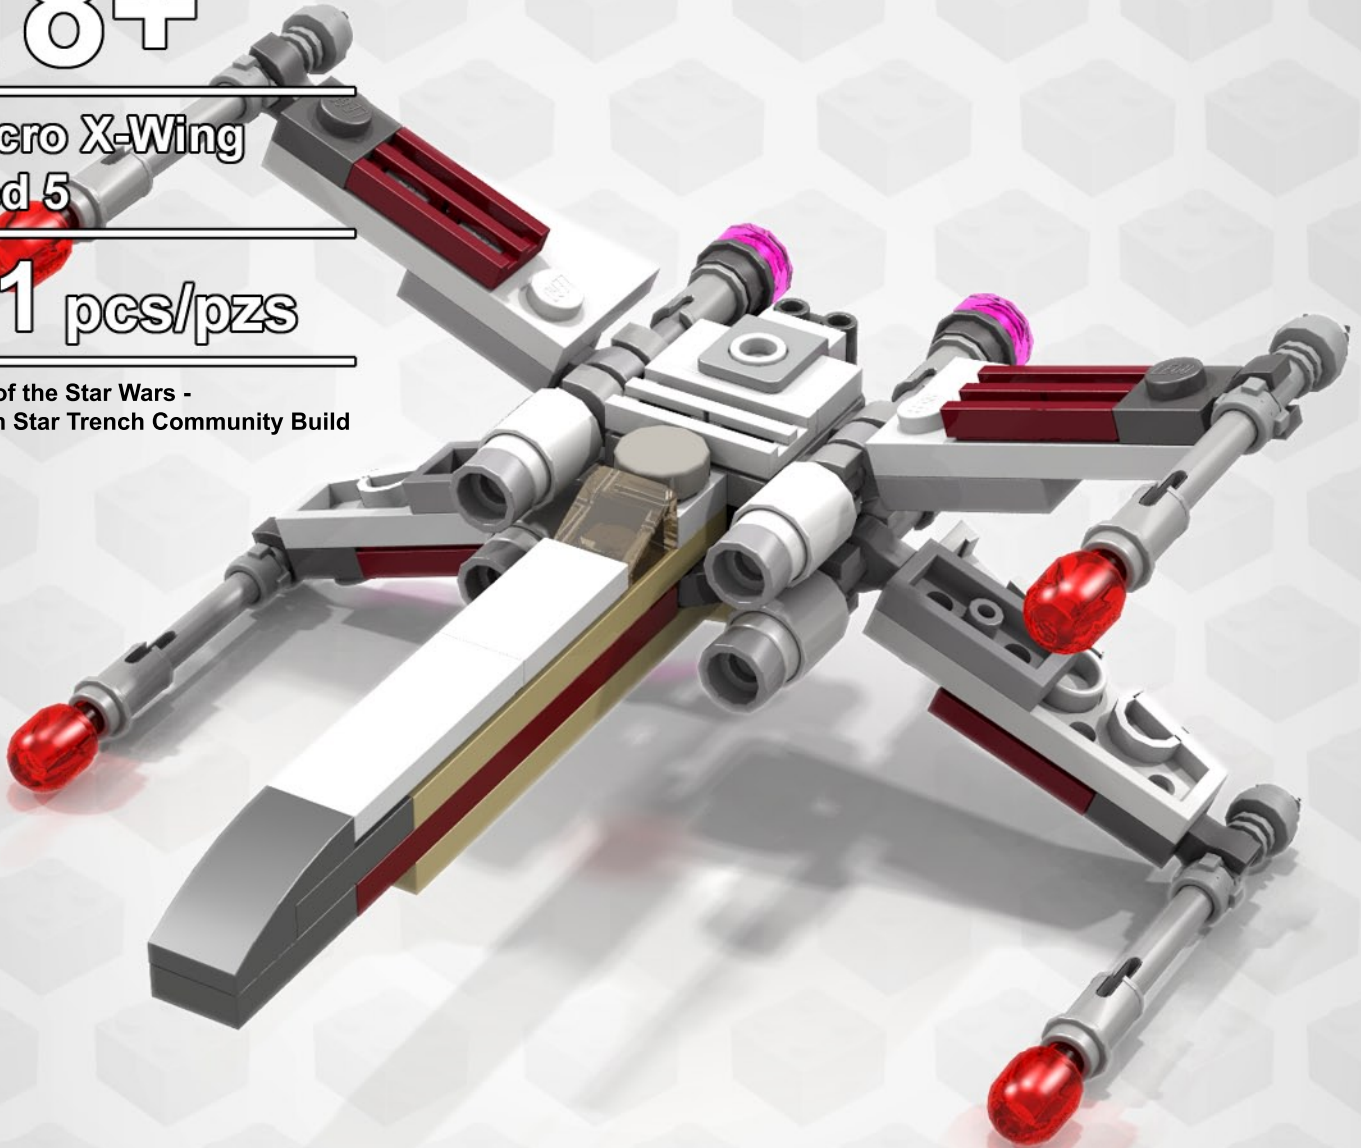

Ages/Edades

**18+**

Micro X-Wing

Red 5

**71** pcs/pzs

Part of the Star Wars -  
Death Star Trench Community Build

1

2

11

12

Brick	Name		Part	Color code	Quantity
241201	RADIATOR GRILLE 1X2		2412	1 - White	1
302401	PLATE 1X1		3024	1 - White	2
306201	ROUND BRICK 1X1		3062	1 - White	4
306901	FLAT TILE 1X2		3069	1 - White	1
6051511	PLATE 1X2 W. 1 KNOB		15573	1 - White	1
4160857	RIGHT PLATE 2X4 W/ANGLE		41769	1 - White	2
4161326	LEFT PLATE 2X4 W/ANGLE		41770	1 - White	2
4558168	FLAT TILE 1X3		63864	1 - White	1
4244368	ROOF TILE 1X1X2/3, PC		50746	111 - Tr. Brown	1
4599535	PLATE 1X1 ROUND		4073	113 - Tr. Medium Reddish Violet	4
4162204	RADIATOR GRILLE 1X2		2412	154 - New Dark Red	4
4164108	PLATE 1X6		3666	154 - New Dark Red	1
4211473	STICK/AERIAL		3957	194 - Medium Stone Grey	4
4211483	CONNECTOR PEG W. KNOB		4274	194 - Medium Stone Grey	4
4211760	MINI FIG. BACK PLATE W. KNOB		42446	194 - Medium Stone Grey	1

Brick	Name		Part	Color code	Quantity
4556157	PLATE 1X2 WHOLDER, VERTICAL		60470	194 - Medium Stone Grey	4
4520320	3 w.arch w.knob and shaft ø3.2		61184	194 - Medium Stone Grey	4
4535738	PLATE 2X1 WHOLDER, VERTICAL		63868	194 - Medium Stone Grey	4
4539481	LIGHT SWORD SHAFT		64567	194 - Medium Stone Grey	4
4211063	PLATE 1X2		3023	199 - Dark Stone Grey	2
4225733	COUPLING PLATE 2X2		3176	199 - Dark Stone Grey	1
4579354	PLATE 1X1 WHOLDER VERTICAL		6019	199 - Dark Stone Grey	4
4210633	PLATE 1X1 ROUND		6141	199 - Dark Stone Grey	4
6029948	PLATE W. BOW 1X2X2/3		11477	199 - Dark Stone Grey	1
4211051	PRISMATIC BINOCULARS		30162	199 - Dark Stone Grey	1
302226	PLATE 2X2		3022	26 - Black	1
4655241	FLAT TILE 1X1, ROUND		98138	315 - Silver Metallic	1
4497943	GLOBE W. 3.2 STICK		58176	41 - Tr. Red	4
4124067	PLATE 1X6		3666	5 - Brick Yellow	2
4140562	PLATE 2X2 ROUND		4032	5 - Brick Yellow	1