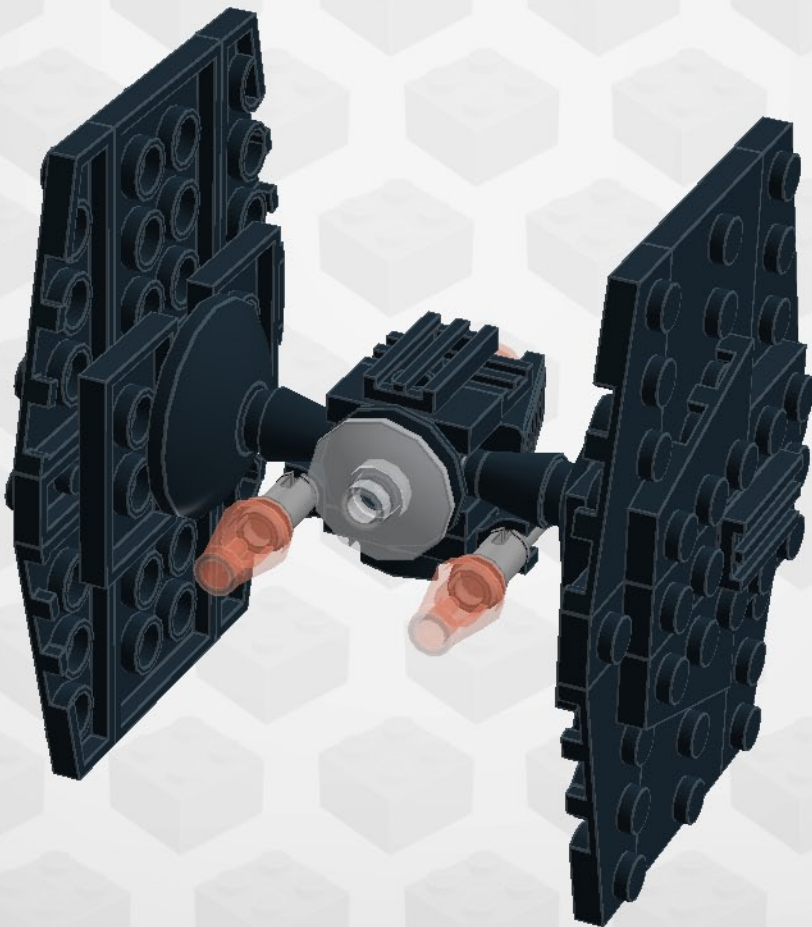

AFOL
INSTRUCTIONS

Ages/Edades

18+

**Micro
Tie Fighter**

55 pcs/pzs

Design by Anders67
Part of the Star Wars -
Death Star Trench Community Build

1

2

3

4

5

6

7

2x

8

9

10

11

Brick	Name		Part	Color code	Quantity
4520320	3 w.arch w.knob and shaft ø3.2		61184	194 - Medium Stone Grey	4
241226	RADIATOR GRILLE 1X2		2412	26 - Black	4
302126	PLATE 2X3		3021	26 - Black	6
362326	PLATE 1X3		3623	26 - Black	4
371026	PLATE 1X4		3710	26 - Black	2
379426	PLATE 1X2 W. 1 KNOB		3794	26 - Black	3
403226	PLATE 2X2 ROUND		4032	26 - Black	1
4529236	NOSE CONE SMALL 1X1		4589	26 - Black	2
4523339	MOTOR 1X2X2/3		4595	26 - Black	1
474026	SATELLITE DISH Ø16		4740	26 - Black	1
614126	PLATE 1X1 ROUND		6141	26 - Black	1
4160869	RIGHT PLATE 2X4 W/ANGLE		41769	26 - Black	4
4161332	LEFT PLATE 2X4 W/ANGLE		41770	26 - Black	4
4180508	RIGHT PLATE 2X3 W/ANGLE		43722	26 - Black	2
4180536	LEFT PLATE 2X3 W/ANGLE		43723	26 - Black	2
4180087	PARABOLIC REFLECTOR Ø24X6,4		43898	26 - Black	2
601926	PLATE 1X1 W/HOLDER VERTICAL		61252	26 - Black	2
4541191	ROOF TILE W. LATTICE 1X2X2/3		61409	26 - Black	2
4571146	PLATE 3X4 WITH 4 KNOBS		88646	26 - Black	4
4657615	SATELLITE DISH Ø16		4740	40 - Transparent	1
618841	NOSE CONE SMALL 1X1		4589	41 - Tr. Red	2
3005741	PLATE 1X1 ROUND		6141	41 - Tr. Red	1