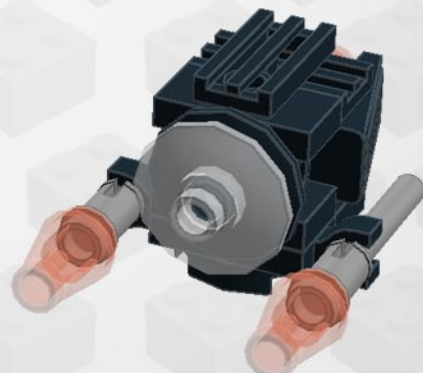

AFOL
INSTRUCTIONS

Ages/Edades

18+

**Micro
Tie Fighter**

55 pcs/pzs

Design by Anders67
Part of the Star Wars -
Death Star Trench Community Build

1

2

3

4

5

6

7

2x

8

9

10

11

Brick	Name		Part	Color code	Quantity
4520320	3 w.arch w.knob and shaft ø3.2		61184	194 - Medium Stone Grey	4
241226	RADIATOR GRILLE 1X2		2412	26 - Black	4
302126	PLATE 2X3		3021	26 - Black	6
362326	PLATE 1X3		3623	26 - Black	4
371026	PLATE 1X4		3710	26 - Black	2
379426	PLATE 1X2 W. 1 KNOB		3794	26 - Black	3
403226	PLATE 2X2 ROUND		4032	26 - Black	1
4529236	NOSE CONE SMALL 1X1		4589	26 - Black	2
4523339	MOTOR 1X2X2/3		4595	26 - Black	1
474026	SATELLITE DISH Ø16		4740	26 - Black	1
614126	PLATE 1X1 ROUND		6141	26 - Black	1
4160869	RIGHT PLATE 2X4 W/ANGLE		41769	26 - Black	4
4161332	LEFT PLATE 2X4 W/ANGLE		41770	26 - Black	4
4180508	RIGHT PLATE 2X3 W/ANGLE		43722	26 - Black	2
4180536	LEFT PLATE 2X3 W/ANGLE		43723	26 - Black	2
4180087	PARABOLIC REFLECTOR Ø24X6,4		43898	26 - Black	2
601926	PLATE 1X1 W/HOLDER VERTICAL		61252	26 - Black	2
4541191	ROOF TILE W. LATTICE 1X2X2/3		61409	26 - Black	2
4571146	PLATE 3X4 WITH 4 KNOBS		88646	26 - Black	4
4657615	SATELLITE DISH Ø16		4740	40 - Transparent	1
618841	NOSE CONE SMALL 1X1		4589	41 - Tr. Red	2
3005741	PLATE 1X1 ROUND		6141	41 - Tr. Red	1