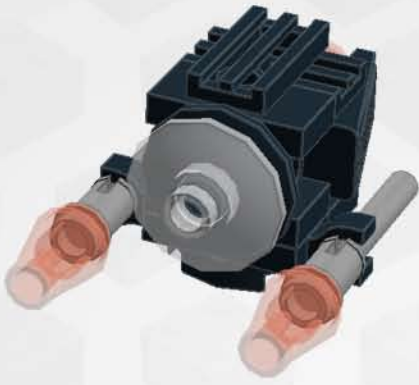

AFOL
INSTRUCTIONS

Ages/Edades

18+

**Micro
Tie Fighter**

55 pcs/pzs

Design by Anders67
Part of the Star Wars -
Death Star Trench Community Build

1

2

3

4

5

6

7

2x

8

9

10

11

Brick	Name		Part	Color code	Quantity
4520320	3 w.arch w.knob and shaft ø3.2		61184	194 - Medium Stone Grey	4
241226	RADIATOR GRILLE 1X2		2412	26 - Black	4
302126	PLATE 2X3		3021	26 - Black	6
362326	PLATE 1X3		3623	26 - Black	4
371026	PLATE 1X4		3710	26 - Black	2
379426	PLATE 1X2 W. 1 KNOB		3794	26 - Black	3
403226	PLATE 2X2 ROUND		4032	26 - Black	1
4529236	NOSE CONE SMALL 1X1		4589	26 - Black	2
4523339	MOTOR 1X2X2/3		4595	26 - Black	1
474026	SATELLITE DISH Ø16		4740	26 - Black	1
614126	PLATE 1X1 ROUND		6141	26 - Black	1
4160869	RIGHT PLATE 2X4 W/ANGLE		41769	26 - Black	4
4161332	LEFT PLATE 2X4 W/ANGLE		41770	26 - Black	4
4180508	RIGHT PLATE 2X3 W/ANGLE		43722	26 - Black	2
4180536	LEFT PLATE 2X3 W/ANGLE		43723	26 - Black	2
4180087	PARABOLIC REFLECTOR Ø24X6,4		43898	26 - Black	2
601926	PLATE 1X1 W/HOLDER VERTICAL		61252	26 - Black	2
4541191	ROOF TILE W. LATTICE 1X2X2/3		61409	26 - Black	2
4571146	PLATE 3X4 WITH 4 KNOBS		88646	26 - Black	4
4657615	SATELLITE DISH Ø16		4740	40 - Transparent	1
618841	NOSE CONE SMALL 1X1		4589	41 - Tr. Red	2
3005741	PLATE 1X1 ROUND		6141	41 - Tr. Red	1